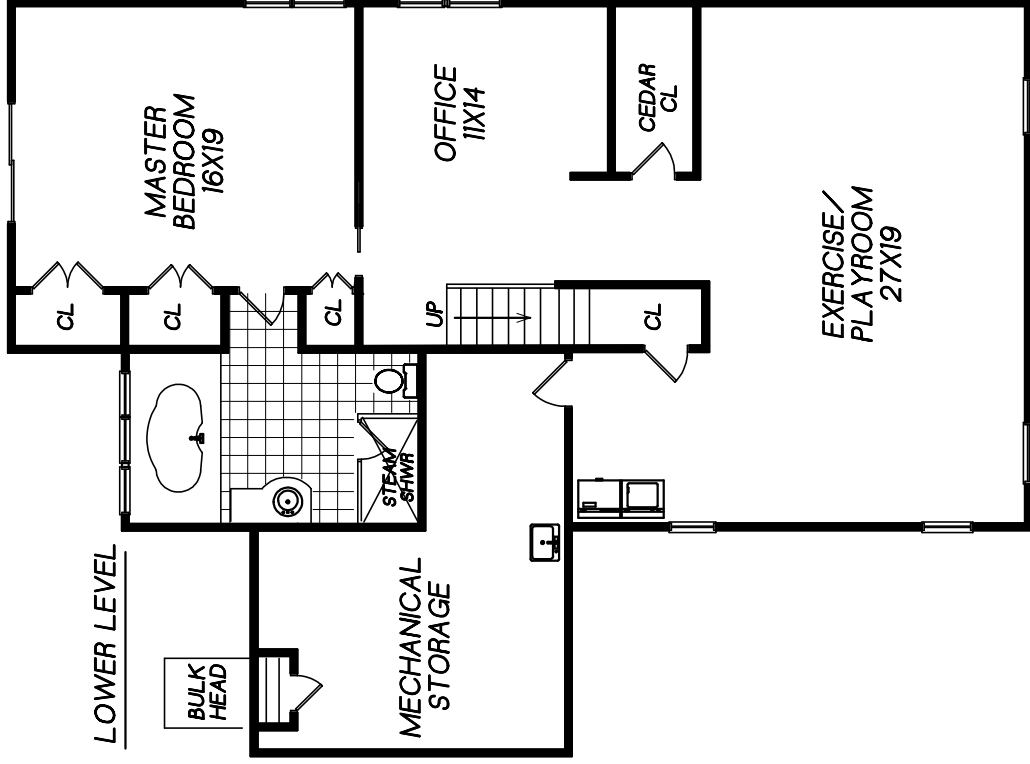

82 EVERGREEN RD
NATICK, MA

UPPER LEVEL

LOWER LEVEL

Prepared for Chris Norcross
Wm. Raveis R.E.

Carol Meyer
781-455-8100
Copyright ©2008

This drawing is an artistic rendering intended for marketing purposes only. The dimensions and/or square footage is approximate and should be verified by an independent source. This drawing is copyright protected and therefore licensed for use by those named on the floor plan.